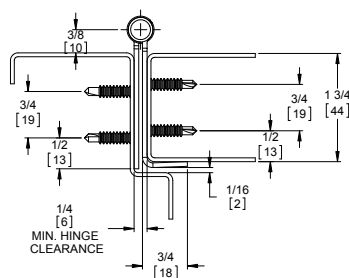

Capacity
Supports weights up to 600 lbs.
4'0" maximum door width
Standard Sizes
6'8", 7'0", 7'2", 8'0", 10'0"
Hole Pattern
Symmetrically templated
Handing
Not required for standard 7'0", 8'0" or 10'0". Specify handing for 6'8" and 7'2" and for most optional features

Fire Rating
3 hours- hollow metal doors
90 minutes- hollow metal and composite core wood fire doors
20 minutes- wood doors

Classified in accordance with UL10C for positive pressure

Fire-rated label

Optional Features

Finishes
US32 Bright Stainless Steel (629)
Scratch-Resistant Powder Coated Paint
Fasteners
Tamper-proof security screws

Other Features
Custom lengths- specify in inches
Custom hole pattern
Dutch door hinges- suffix "DDP"
Hospital tips - suffix "HT"
Raised barrel - suffix "RB"
Welded end pins
Security studs

Electrical Modifications
Adjustable Monitoring Switch - suffix "AMS"
Current Transfer Prep - suffix "CTP"
Electrical Transfer Access Prep - suffix "ETAP"
ElectroLynx®
EL4 (4 wire), EL8 (8 wire), EL12 (12 wire)
PoE (9 wire)

Featuring our unique edge guard, this economical hinge prevents objects from being placed between the door and frame as well as protects the door's edge while supporting the door's weight along the entire length of the jamb.

Door Closed