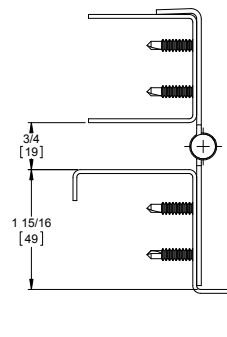

Door Open 180°

800-824-3018 | www.markar.com

Check the web site for the up-to-date catalog

Copyright © 2015-2017, Pemko Manufacturing Co., an ASSA ABLOY Group company. All rights reserved. Reproduction in whole or in part without the express written permission of Pemko Manufacturing Co. is prohibited.

ASSA ABLOY

The global leader in door opening solutions