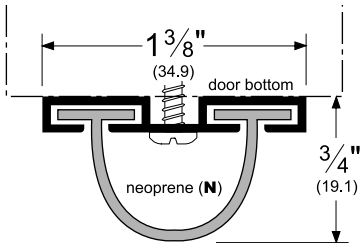

Architectural Door Accessories

ASSA ABLOY

Pemko Door Bottoms: Specialty Door Bottoms

The global leader in
door opening solutions

314_N

AVAILABLE FINISHES: C, D, G

WIDTH: 1-3/8" (34.9 mm)

TOTAL HEIGHT WITH INSERT: 3/4" (19.1 mm)